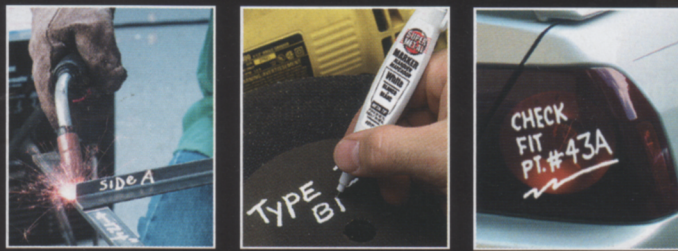

FINE LINES, BRIGHT MARKS...

Write on Most Surfaces!

SUPER MET-AL® PROFESSIONAL GRADE PAINT MARKER

MADE IN THE U.S.A.

- WATER RESISTANT
- QUICK DRY - FINE LINES
- AVAILABLE IN MANY GREAT COLORS
- PERMANENT MARKS ON MOST SURFACES